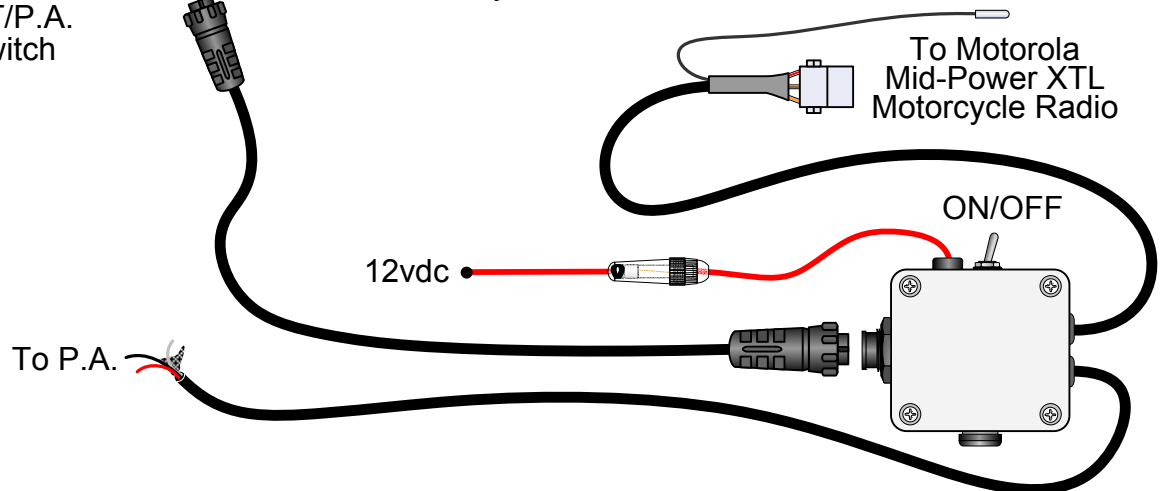

Liberator™ 9 Wireless ComKit Portable/Mobile/PA

SWA-9P

Liberator Wireless SuperMic

KA-23
Helmet Kit

PRAW-9M2
Liberator Portable
Adapter

Customer Supplied JEDI
Series Motorola Radio

MWH-9MU4

Wireless Motorcycle Cable Kit

Handlebar
Mounted
PTT/P.A.
Switch

12vdc

ON/OFF

To P.A.

To Motorola
Mid-Power XTLMotorcycle
Radio