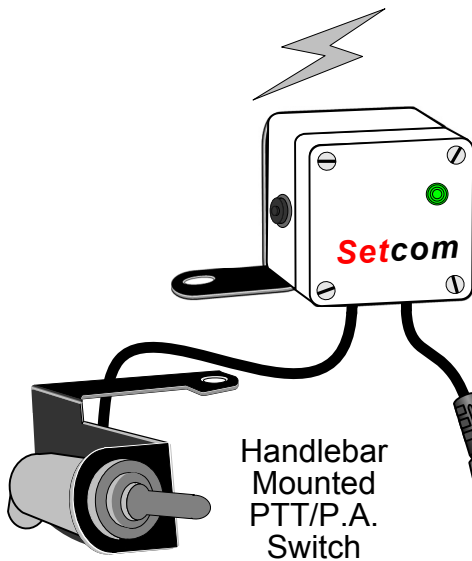

Liberator™ 9 Wireless ComKit Portable/Mobile/PA

SWA-9P

Liberator Wireless SuperMic

KA-23
Helmet Kit

PRAW-9M2
Liberator Portable
Adapter

Customer Supplied JEDI
Series Motorola Radio

MWH-9MU4

Wireless Motorcycle Cable Kit

Handlebar
Mounted
PTT/P.A.
Switch

12vdc

ON/OFF

To P.A.

To Motorola
Mid-Power XTLMotorcycle
Radio