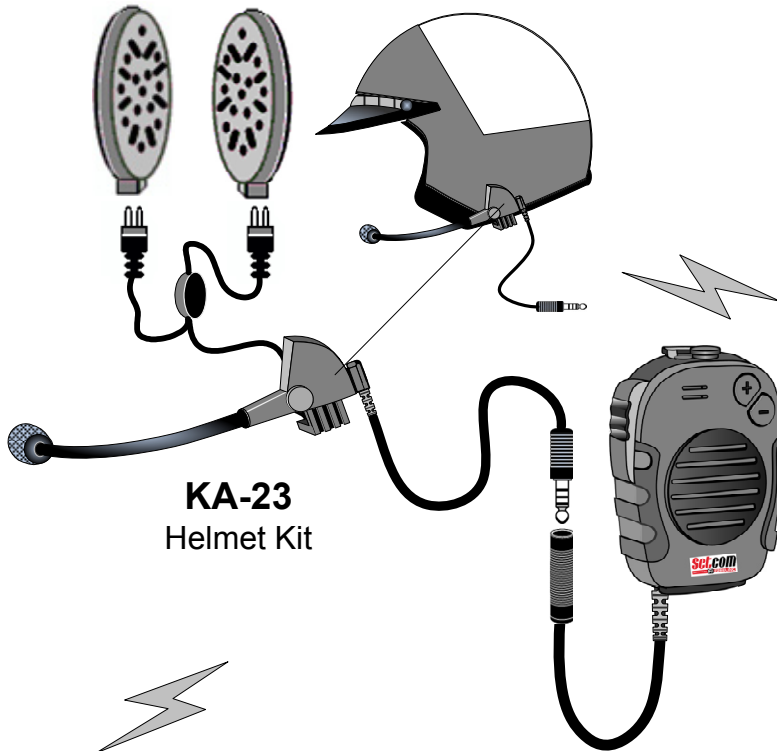

Liberator™ 9 Wireless ComKit Portable/Mobile/PA

SWA-9P

Liberator Wireless SuperMic

KA-23
Helmet Kit

PRAW-9M2
Liberator Portable
Adapter

Customer Supplied JEDI
Series Motorola Radio

MWH-9MU4

Wireless Motorcycle Cable Kit

Handlebar
Mounted
PTT/P.A.
Switch

12vdc

ON/OFF

To P.A.

To Motorola
Mid-Power XTLMotorcycle
Radio